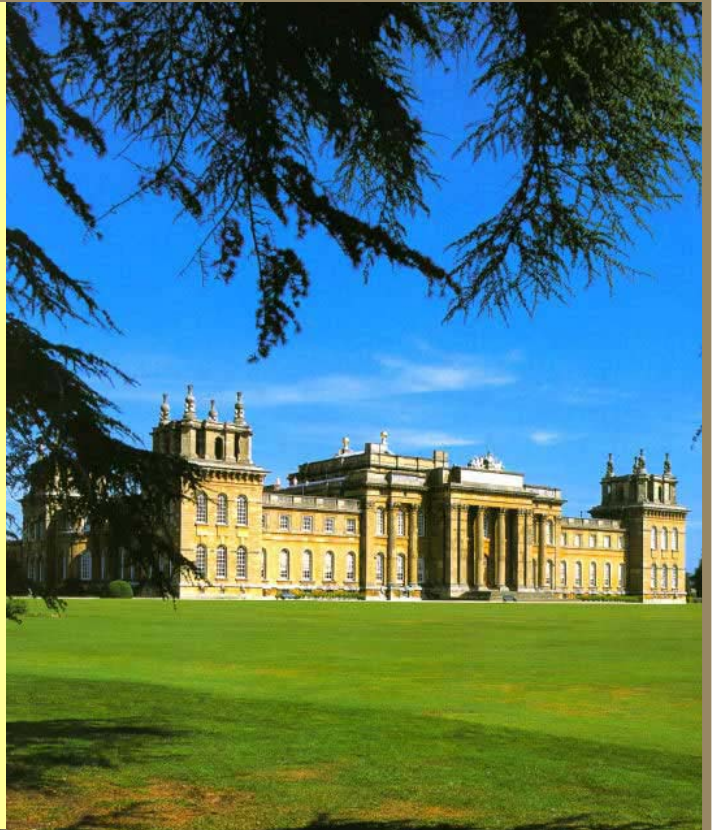

Blenheim Palace

Woodstock, Oxfordshire, OX20 1PX

Blenheim Palace, home to 11th Duke of Marlborough and the birthplace of Sir Winston Churchill offers a stunning venue for a spectacular event.

Situated in Woodstock it is just 8 miles from Oxford. The Palace is set in 2100 acres of beautiful parkland landscaped by 'Capability' Brown and the exquisite Baroque Palace is surrounded by sweeping lawns, formal gardens and the magnificent lake. Inside the scale of the Palace is beautifully balanced by the intricate detail and delicacy of the carvings, the hand painted ceilings and the amazing porcelain collections, tapestries and paintings displayed in each room.