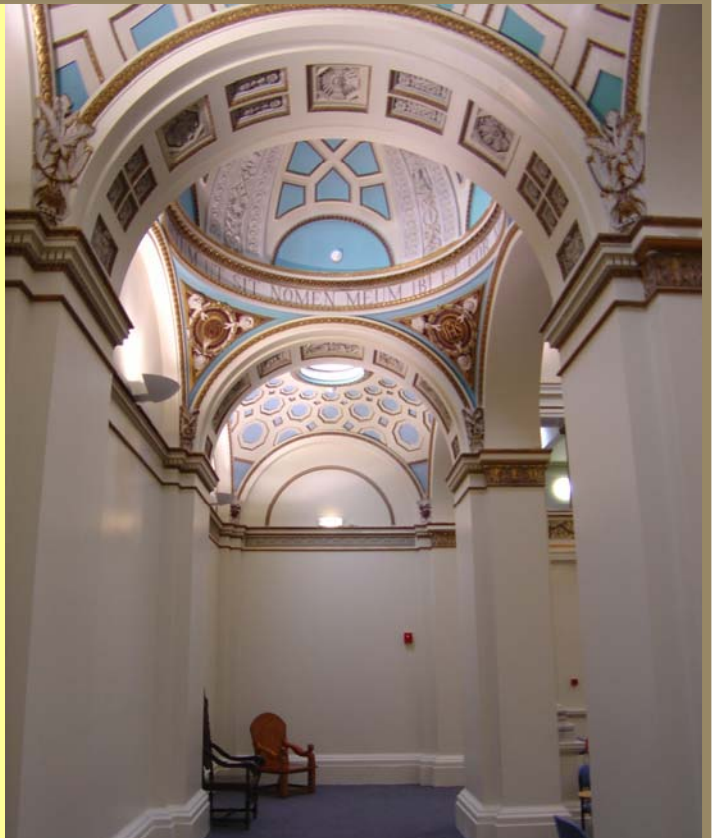

Parkstead House
Roehampton, London, SW15 4JD

Parkstead House is a Grade 1 listed Georgian villa which has been beautifully restored. Located in the grounds of Whitelands Cottage, Roehampton University, the venue is available for weddings, meetings, corporate hospitality and private parties.

The Chambers Suite comprising of five rooms in the main House retain original features and have breathtaking views across Richmond Park.

A beautiful chapel with finely decorated domed ceilings, arches and pillars is also available as a unique space, particularly suited to weddings.

In addition, Parkstead House has vast grounds that are suitable for marquees.

Team building, barbecues, fashion shows, photographic shoots and concerts can be accommodated within the stunning backdrop of the venue, grounds and courtyards.

A totally unique venue with great flexibility, offering stylish opportunities for a great variety of events.

Capacities:

Reception Dinner Conference

Chambers Suite	200	130	-
Richmond Room	80	50	70
Manresa Hall	200	160	100
William Morris			
Lecture Theatre	-	-	300
Gilbert Scott			
Lecture Theatre	-	-	150
Central Courtyard	500	300	-

Enquiries:

Please contact us with your event details and we will be happy to provide you with a free of charge venue finding service.

Let us help you find the perfect venue that will suit all of your event requirements.

t. 0870 850 1848

e. sales@payneandgunter.co.uk

w. www.payneandgunter.co.uk