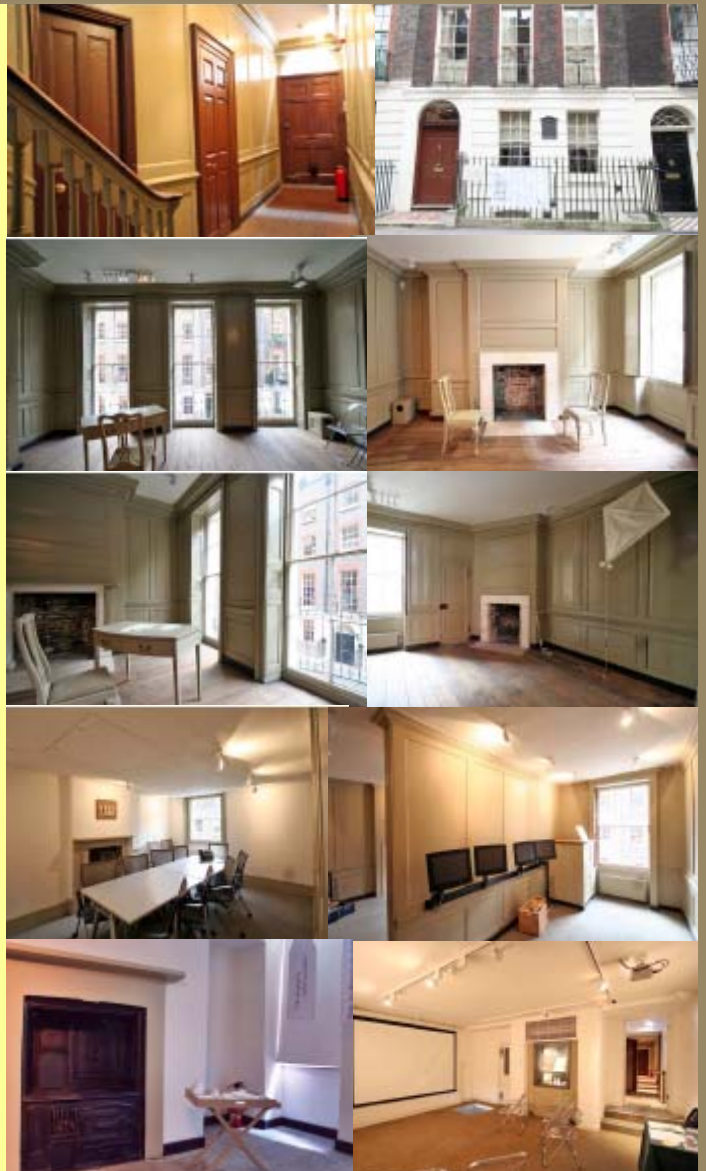

Benjamin Franklin House
36 Craven Street, London, WC2N 5NF

Located in the heart of London, just steps from Trafalgar Square, Benjamin Franklin House is a unique venue for corporate and private events, including elegant lunches, memorable receptions, lectures, dinners and wedding receptions in an exquisite 18th century setting.

Franklin's Parlour and Franklin's Laboratory

Two stunning rooms that can be used separately or jointly for receptions, lectures and dinners. Floor to ceiling windows with juliet balconies and period shutters provide an exceptional setting.

Mrs Stevenson's Parlour and Card Room

Mirroring Franklin's rooms above, Mrs Stevenson's parlour and card room are the perfect setting to receive your guests and offer them a welcoming drink.

Seminar Room

Fully equipped with LCD projector and screen, this room is ideal for lectures and meetings.

Board Room

Features stylish furnishings amid a Georgian backdrop.

Outside Terrace

Escape the hustle and bustle of London and enjoy long summer evenings with cocktails in this secluded courtyard.

Capacities:

	Reception	Dinner	Theatre
Seminar Room	-	-	15
Mrs Stevenson's Parlour & Card Room	40	25	15
Franklin's Parlour & Laboratory	40	34	25
Board Room	Boardroom meeting only x10		
Terrace	15	8	-
Entire House	40	40	-

Enquiries:

Please contact us with your event details and we will be happy to provide you with a free of charge venue finding service.

Let us help you find the perfect venue that will suit all of your event requirements.

t. 0870 850 1848

e. sales@payneandgunter.co.uk

w. www.payneandgunter.co.uk